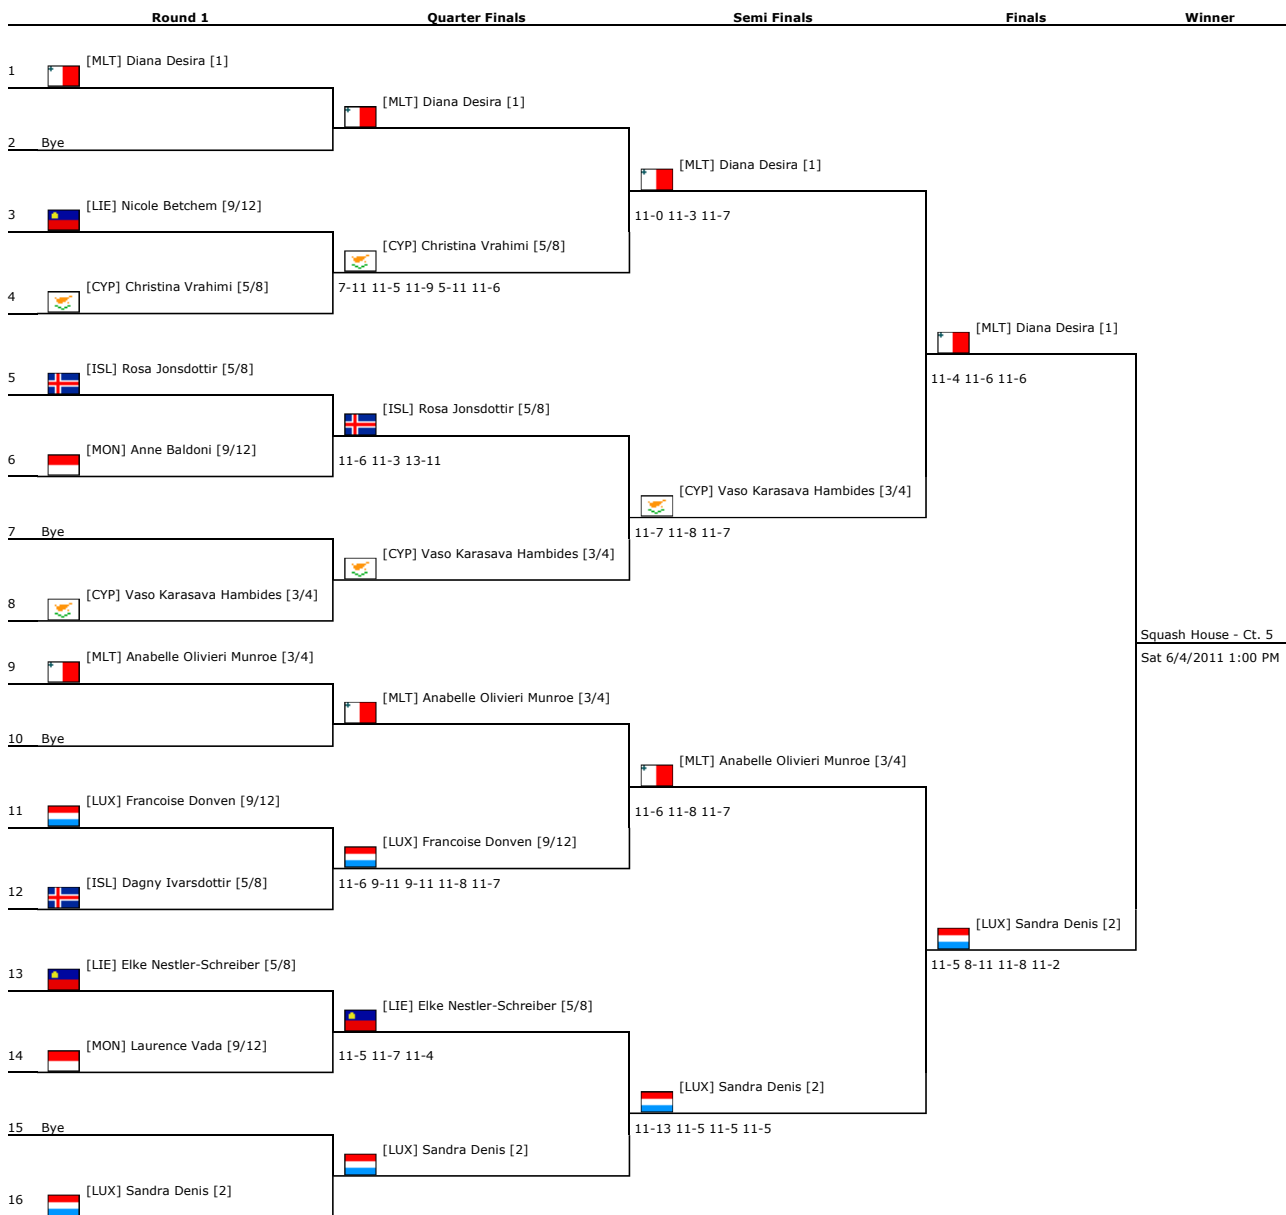

Women_Individual

Women_Individual

Squash House - Ct. 5
Sat 6/4/2011 1:00 PM

Women_Individual - Play-off 3/4

Squash House - Ct. 4
Sat 6/4/2011 1:00 PM

Latest matches of Women_Individual

Time	Score	Duration	Court
Fri 6/3/2011 11:00 AM	Christina Vrahimi [5/8] [CYP] - [LIE] Nicole Betchem [9/12] 7-11 11-5 11-9 5-11 11-6	0:50	Squash House - Ct. 5
Fri 6/3/2011 11:00 AM	Rosa Jonsdottir [5/8] [ISL] - [MON] Anne Baldoni [9/12] 11-6 11-3 13-11	0:30	Squash House - Ct. 4
Fri 6/3/2011 11:45 AM	Francoise Donven [9/12] [LUX] - [ISL] Dagny Ivarsdottir [5/8] 11-6 9-11 9-11 11-8 11-7	0:52	Squash House - Ct. 4

Time					Score	Duration	Court
Fri 6/3/2011 11:45 AM	Elke Nestler-Schreiber [5/8]	 [LIE]	-	 [MON]	Laurence Vada [9/12]	11-5 11-7 11-4	0:19 Squash House - Ct. 5
Fri 6/3/2011 3:30 PM	Diana Desira [1]	 [MLT]	-	 [CYP]	Christina Vrahimi [5/8]	11-0 11-3 11-7	0:36 Squash House - Ct. 3
Fri 6/3/2011 3:30 PM	Vaso Karasava Hambides [3/4]	 [CYP]	-	 [ISL]	Rosa Jonsdottir [5/8]	11-7 11-8 11-7	0:41 Squash House - Ct. 4
Fri 6/3/2011 3:30 PM	Anabelle Olivieri Munroe [3/4]	 [MLT]	-	 [LUX]	Francoise Donven [9/12]	11-6 11-8 11-7	0:36 Squash House - Ct. 2
Fri 6/3/2011 3:30 PM	Sandra Denis [2]	 [LUX]	-	 [LIE]	Elke Nestler-Schreiber [5/8]	11-13 11-5 11-5 11-5	0:39 Squash House - Ct. 5
Sat 6/4/2011 10:00 AM	Diana Desira [1]	 [MLT]	-	 [CYP]	Vaso Karasava Hambides [3/4]	11-4 11-6 11-6	0:49 Squash House - Ct. 4
Sat 6/4/2011 10:00 AM	Sandra Denis [2]	 [LUX]	-	 [MLT]	Anabelle Olivieri Munroe [3/4]	11-5 8-11 11-8 11-2	1:08 Squash House - Ct. 5
Sat 6/4/2011 1:00 PM	Diana Desira [1]	 [MLT]	-	 [LUX]	Sandra Denis [2]		Squash House - Ct. 5
Sat 6/4/2011 1:00 PM	Vaso Karasava Hambides [3/4]	 [CYP]	-	 [MLT]	Anabelle Olivieri Munroe [3/4]		Squash House - Ct. 4

All matches...