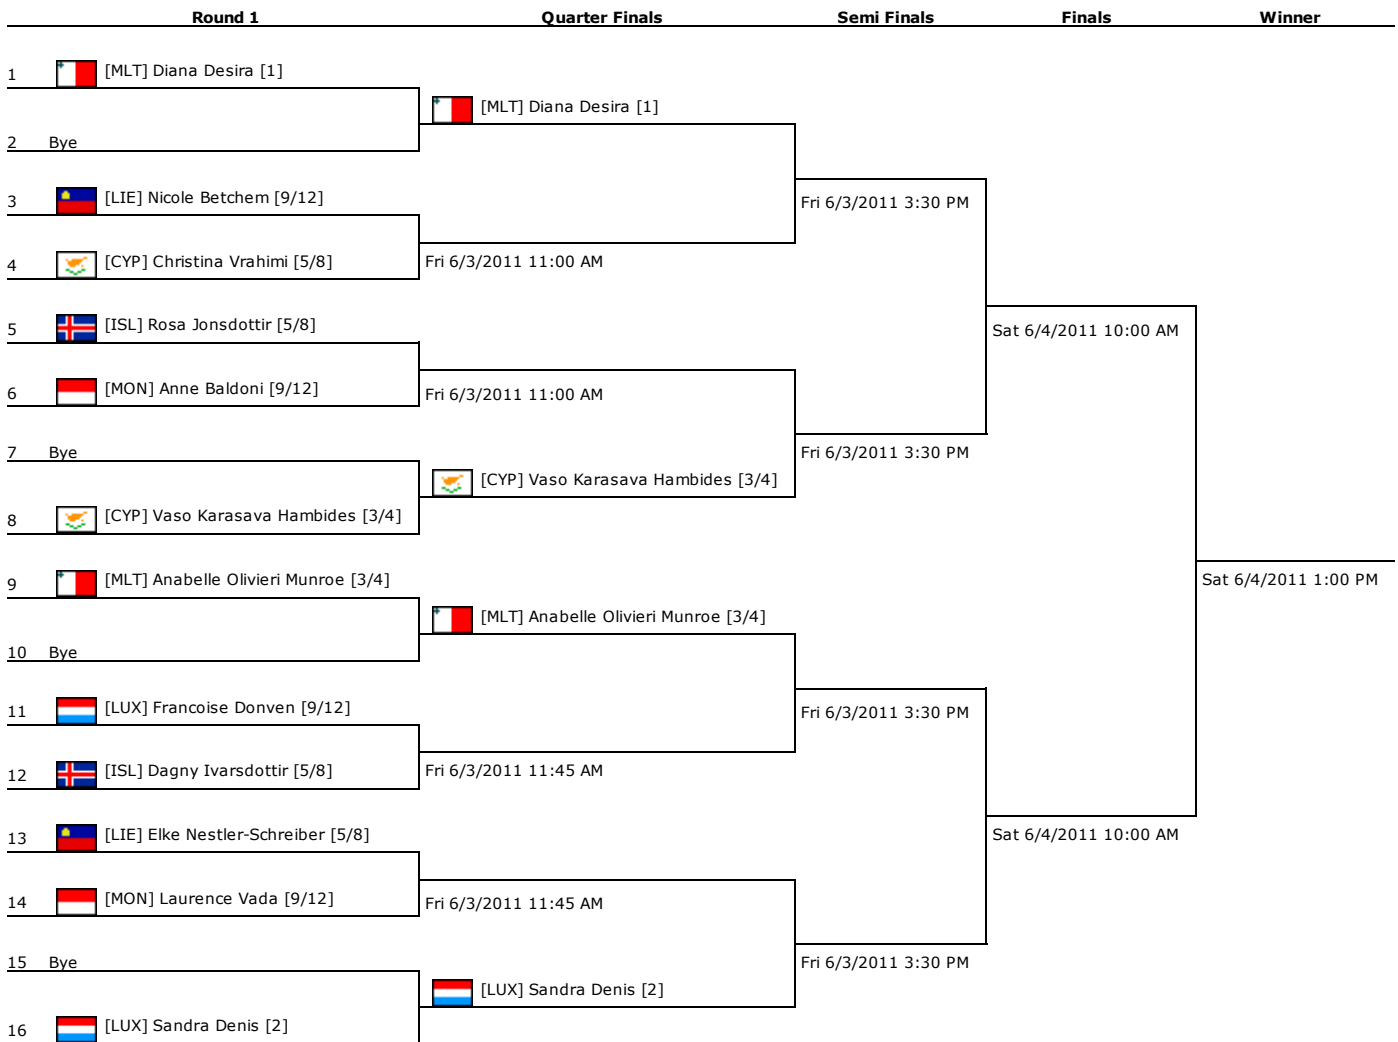

Women_Individual

Women_Individual

Women_Individual - Play-off 3/4

Latest matches of Women_Individual

Time					Score	Duration	Court
Fri 6/3/2011 11:00 AM	Nicole Betchem [9/12]	 [LIE]	-	 [CYP]	Christina Vrahimi [5/8]		
Fri 6/3/2011 11:00 AM	Rosa Jonsdottir [5/8]	 [ISL]	-	 [MON]	Anne Baldoni [9/12]		
Fri 6/3/2011 11:45 AM	Francoise Donven [9/12]	 [LUX]	-	 [ISL]	Dagny Ivarsdottir [5/8]		
Fri 6/3/2011 11:45 AM	Elke Nestler-Schreiber [5/8]	 [LIE]	-	 [MON]	Laurence Vada [9/12]		
Fri 6/3/2011 3:30 PM	Diana Desira [1]	 [MLT]	-				
Fri 6/3/2011 3:30 PM			-	 [CYP]	Vaso Karasava Hambides [3/4]		
Fri 6/3/2011 3:30 PM	Anabelle Olivieri Munroe [3/4]	 [MLT]	-				
Fri 6/3/2011 3:30 PM			-	 [LUX]	Sandra Denis [2]		

All matches...